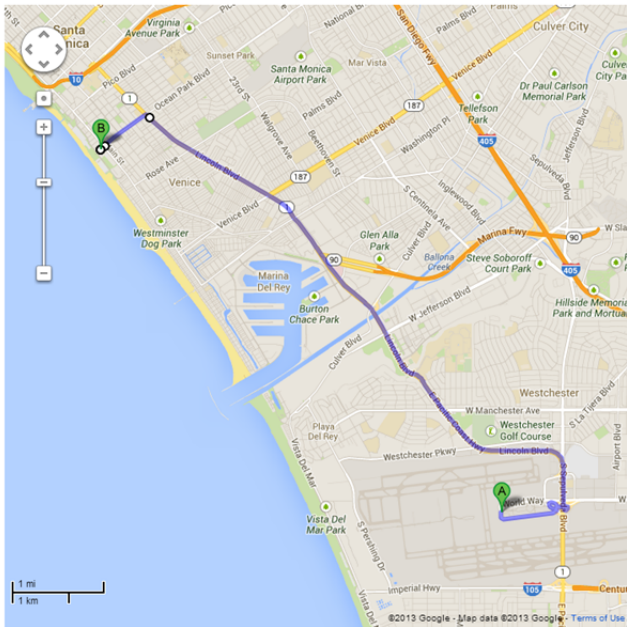

130 Ocean Park Blvd. Santa Monica, CA 90405

Directions to Ocean Park Blvd
8.6 mi – about 19 mins

You can enter notes here.

Save trees. Go green!

From LAX via Lincoln Blvd.:

- Head **south** on **World Way** toward **West Way**, go 0.6 mi
- Take the exit on the left toward **California 1 N/Sepulveda Blvd**, 449 ft.
- Keep left at the fork to continue toward **World Way**, go 0.2 mi
- Turn left onto **World Way**, go 0.2 mi
- Slight right to merge onto **CA-1 N/S Sepulveda Blvd**, go 0.6 mi
- Slight left onto **Lincoln Blvd**, go 6.3 mi
- Turn left onto **Ocean Park Blvd**, go 0.6 mi, destination is on your left

Directions to Ocean Park Blvd
12.3 mi – about 21 mins

You can enter notes here.

Save trees. Go green!