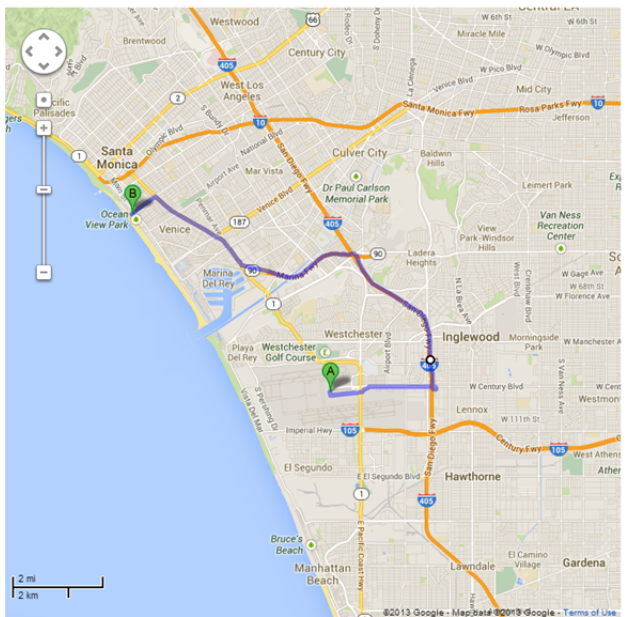

From LAX via I405 Freeway:

- Head **south** on **World Way** toward **West Way**, go 0.7 mi
- Keep left at the fork and merge onto **W Century Blvd**, go 1.8 mi
- Take the **I-405 N** ramp to **Sacramento**, go 0.5 mi
- Keep left at the fork, follow signs for **Interstate 405/Santa Monica** and merge onto **I-405 N**, go 3.0 mi
- Take the exit onto **CA-90 W** toward **Marina Del Rey**, go 3.1 mi
- Turn right onto **Lincoln Blvd**, go 2.5 mi
- Turn left onto **Ocean Park Blvd**, go 0.6 mi, destination is on your left