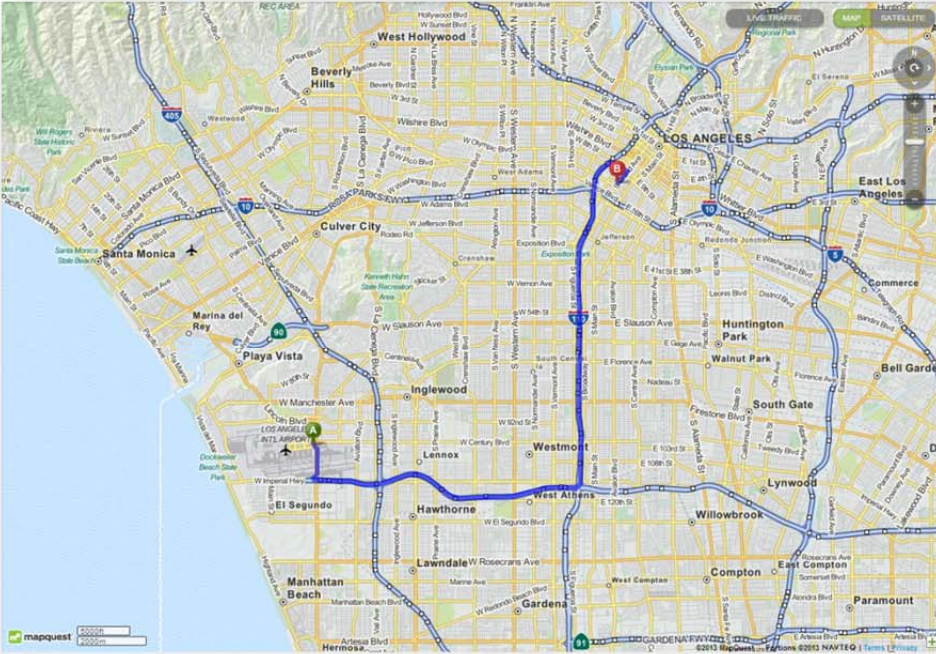

1410 EVO - 1155 S Grand Ave., Los Angeles, CA 90015

FROM LOS ANGELES INTERNATIONAL AIRPORT (LAX):

Merge onto **S Sepulveda Blvd/CA-1 S** toward **I-105**

Take the **I-105 E/Imperial Hwy West** ramp toward **Imperial Terminal**

Merge onto **I-105 E** via the ramp on the **left** toward **Norwalk**

Merge onto **CA-110 S** toward **Los Angeles**, **I-110N** becomes **CA-110 N**.

Take **9th St** exit toward **Downtown**

Turn **slight left** onto **James M Wood Blvd**

James M. Wood Blvd. becomes **W 9th St.**

Turn **right** onto **S. Grand Ave.**

1155 S. Grand Ave. is on the **right**, just before **12th St.**