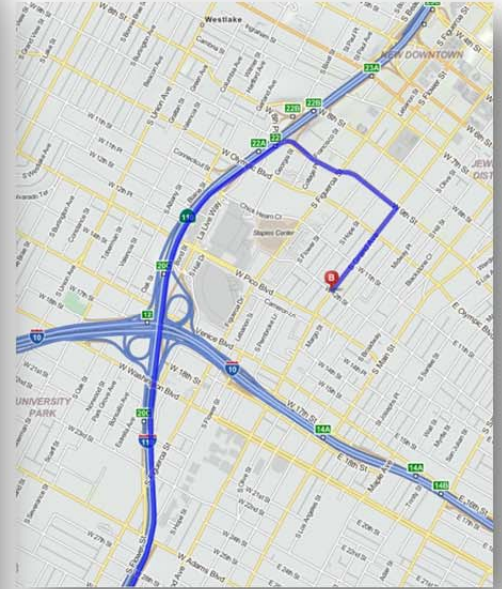

1410 EVO - 1155 S Grand Ave., Los Angeles, CA 90015

FROM LOS ANGELES INTERNATIONAL AIRPORT (LAX):

Merge onto **S Sepulveda Blvd/CA-1 S** toward **I-105**

Take the **I-105 E/Imperial Hwy West** ramp toward **Imperial Terminal**

Merge onto **I-105 E** via the ramp on the **left** toward **Norwalk**

Merge onto **CA-110 S** toward **Los Angeles**, **I-110N** becomes **CA-110 N**.

Take **9th St** exit toward **Downtown**

Turn **slight left** onto **James M Wood Blvd**

James M. Wood Blvd. becomes **W 9th St.**

Turn **right** onto **S. Grand Ave.**

1155 S. Grand Ave. is on the **right**, just before **12th St.**